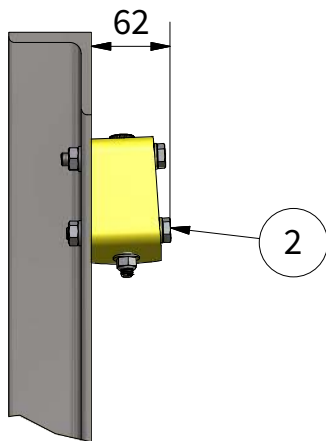

PEDESTRIAN GATE

INSTALLATION GUIDE ANGLE GUARDRAIL

All steel parts are galvanized.

ITEM	QTY	DESCRIPTION
1	1x	Pedestrian gate (PU/PVC)
2	2x	M10 x 80 bolt/washer/nut