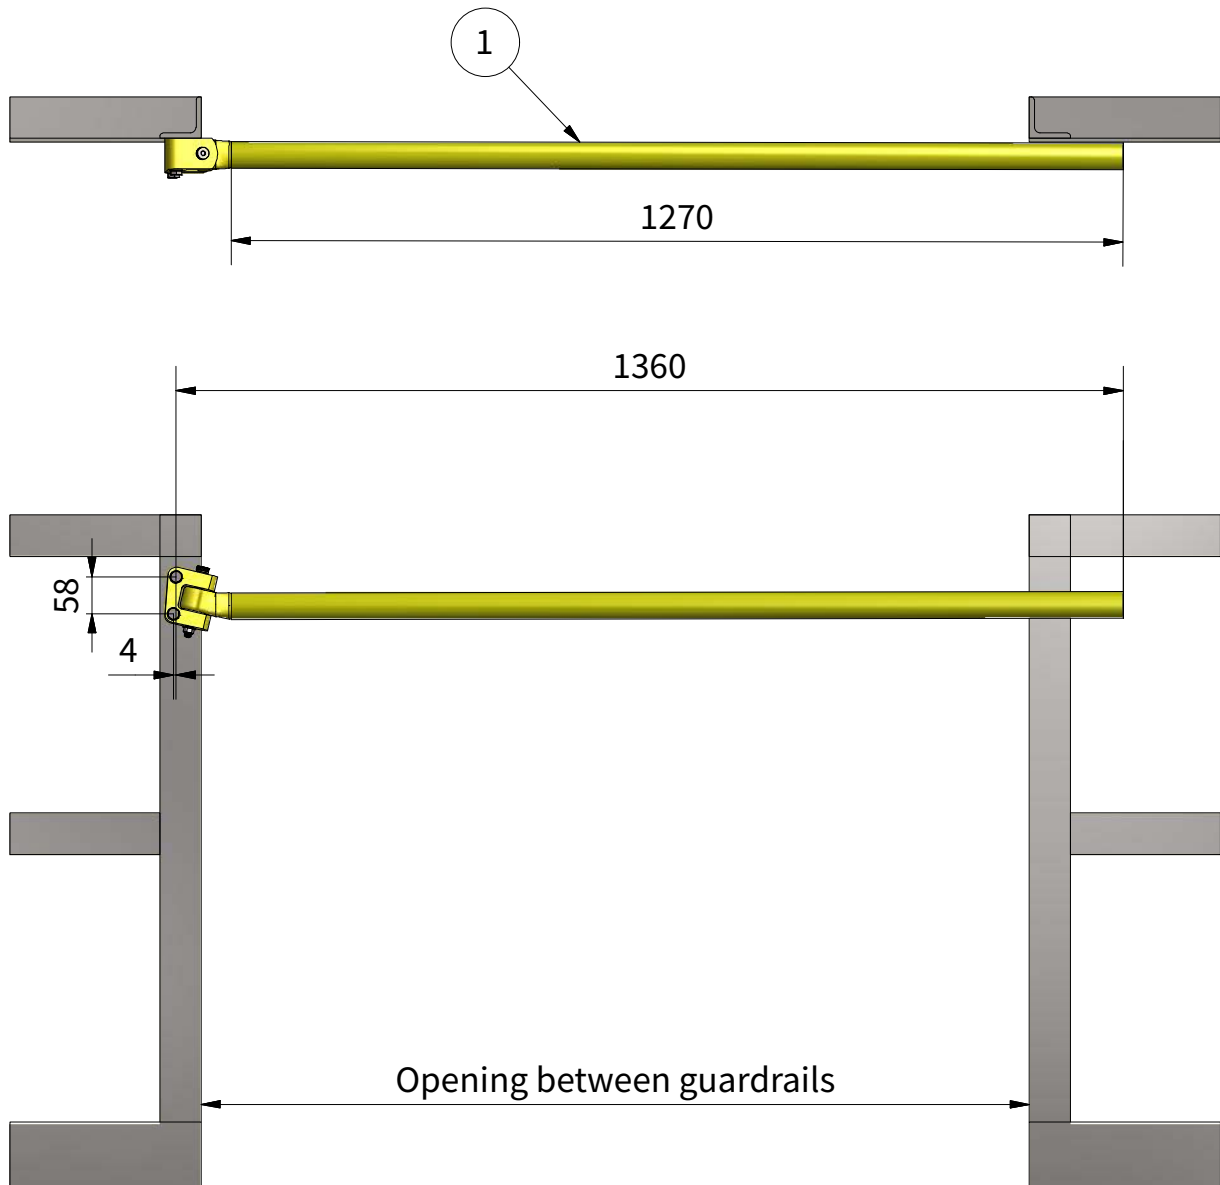

PEDESTRIAN GATE

INSTALLATION GUIDE ANGLE GUARDRAIL

All steel parts are galvanized.

ITEM	QTY	DESCRIPTION
1	1x	Pedestrian gate (PU/PVC)
2	2x	M10 x 80 bolt/washer/nut